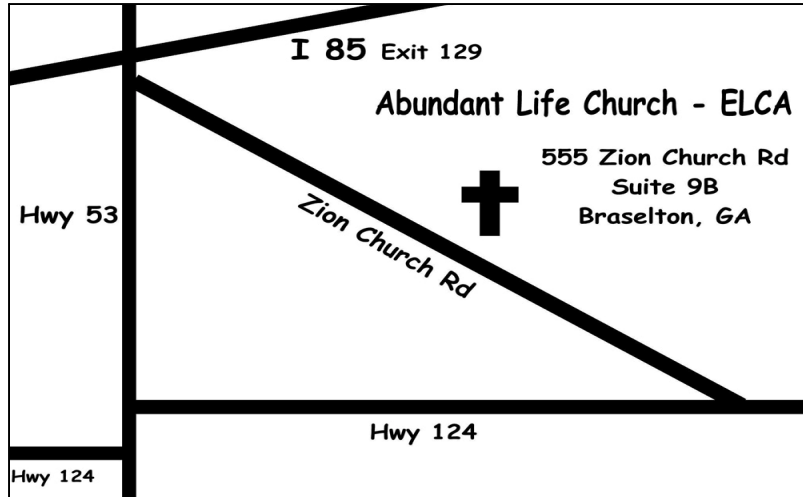

Directions to Abundant Life Church – ELCA

From northbound I 85 (Atlanta, Lawrenceville, Buford)

Take exit 129 and turn right. Make an immediate left turn onto Zion Church Road. A landmark to look for is the Shell gas station. Zion Church Rd is between the on-ramp for I 85 North and the entrance to the Shell station. Travel about 1 mile on Zion Church Rd. Turn left into the Braselton Business Park. We are in Suite 9B on the right hand side of the complex.

From southbound I 85 (Jefferson, Athens, Greenville SC)

Take exit 129 and turn left. Immediately after crossing back over the interstate take a left turn onto Zion Church Road. A landmark to look for is the Shell gas station. Zion Church Rd is between the on-ramp for I 85 North and the entrance to the Shell station. Travel about 1 mile on Zion Church Rd. Turn left into the Braselton Business Park. We are in Suite 9B on the right hand side of the complex.

From northbound Hwy 53 (Hoschton, Winder)

Take Hwy 53 through Braselton. Turn right onto Zion Church Road just before crossing I 85. Zion Church Rd is between the on-ramp for I 85 North and the entrance to the Shell station. Travel about 1 mile on Zion Church Rd. Turn left into the Braselton Business Park. We are in Suite 9B on the right hand side of the complex.

From northbound Hwy 124 (Chateau Elan area, Hamilton Mill)

Take Hwy 124 to Hwy 53. Turn left at the stop light by the Braselton Brothers store. Travel about $\frac{3}{4}$ of a mile. Turn right onto Zion Church Road just before crossing I 85. Zion Church Rd is between the on-ramp for I 85 North and the entrance to the Shell station. Travel about 1 mile on Zion Church Rd. Turn left into the Braselton Business Park. We are in Suite 9B on the right hand side of the complex.